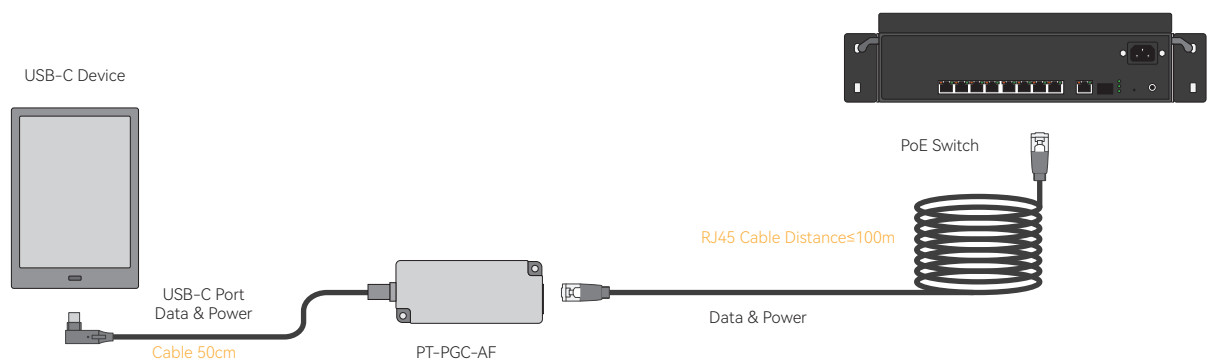

## Product Introduction

PT-PGC-AF is an indoor PoE to USB-C adaptor. It allows power and data obtained from an IEEE802.3af PoE injector or PoE switch to be provided to USB-C PD and network connectivity through the adaptor.

PT-PGC-AF features a white plastic housing design, making it portable for on-the-go use or for fixed installations. The device operates within a safe voltage input of up to 57V and provides a power output of 5V/2A and network data at 10/100/1000Mbps. The effective distance for PoE transmission via Cat5e/Cat6 Ethernet cable is 100 meters.

PT-PGC-AF is compatible with most tablets, Android smartphones, and the latest Apple smartphones with USB-C interface. Equipped with 50 cm-long cables featuring a 90° right-angle USB-C male connector.

# Product Specification

Item	PT-PGC-AF
Input	40~57Vdc/0.3A Max
PoE Standard	IEEE 802.3af
Input Port	RJ45
Output Port	USB-C Female Connector
Output	5Vdc 2.0A 10W
Data Speed	100/1000Mbps
Network Protocols	IEEE802.3u 100Base-Tx Fast Ethernet,IEEE802.3ab 1000Base-T Gigabit Ethernet
Op Temp	0°C — 40°C
Op Humid	20%-80%, non-condensing
Op Alt	Up to 2000m
Stor Temp	-20°C — 85°C
Stor Humid	10%-90%, non-condensing
Enclosure	White Plastic
Installation	Wall-mounted
Protection	IP40
Size & Weight	81.3mm X 34.7mm X 19mm(35.4g)
Certification	CE FCC