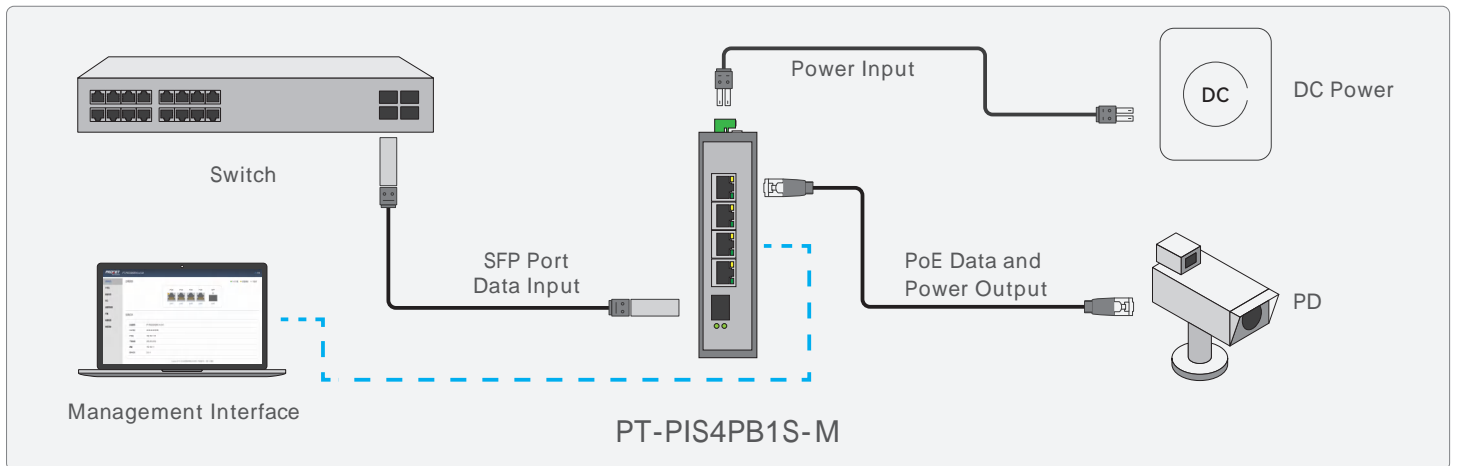

Product Working Diagram

Specification

Standard	IEEE802.3i 10Base-T Ethernet
	IEEE802.3u 100Base-Tx Fast Ethernet
	IEEE802.3ab 1000Base-T Gigabit Ethernet
	IEEE802.3z 1000Base-X Fiber Ethernet
	RoHS , WEEE IEEE802.3 af / at / bt
Input & Output	Interface : PoE Output*4 SFP Input*1 DC*1 GND Terminal*1
	Input : 48-57Vdc 7.5A
	Power Pins : 4/5(+), 7/8(-) & 3/6(+),1/2(-)
	Output : 46-57Vdc 1750mA Each PoE port : 90W (Max)
Operating Environment	Data Speed : RJ45 : 10 / 100 / 1000Mbps SFP : 1G
	Work Temp. : -40 to 65
Mechanical Characteristics	Operating Humidity: 5% to 95%, non-condensation
	Case: Metal
	Color: Black
	IP Rated : IP40
	Dimensions : 144.5mm X 95mm X 35.4mm
Weight : 483g