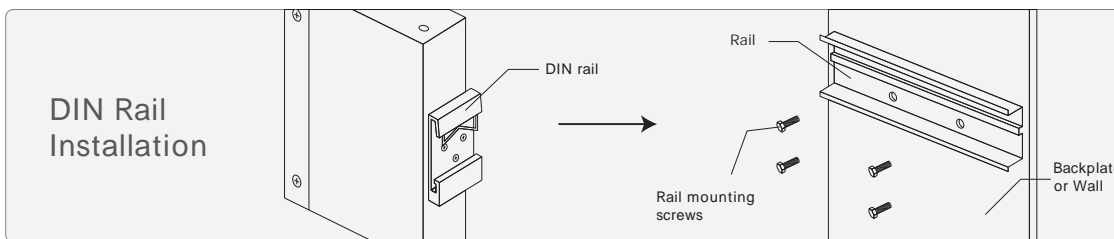

Product Working Diagram

Specification

Standard	IEEE802.3i 10Base-T Ethernet
	IEEE802.3u 100Base-Tx Fast Ethernet
	IEEE802.3ab 1000Base-T Gigabit Ethernet
	IEEE802.3z 1000Base-X Fiber Ethernet
	RoHS , WEEE IEEE802.3 af / at / bt
Input & Output	Interface : PoE Output*4 SFP Input*1 DC*1 GND Terminal*1
	Input : 48-57Vdc 7.5A
	Power Pins : 4/5(+), 7/8(-) & 3/6(+),1/2(-)
	Output : 46-57Vdc 1750mA Each PoE port : 90W (Max)
Operating Environment	Data Speed : RJ45 : 10 / 100 / 1000Mbps SFP : 1G
	Work Temp. : -40 to 65
Mechanical Characteristics	Operating Humidity: 5% to 95%, non-condensation
	Case: Metal
	Color: Black
	IP Rated : IP40
	Dimensions : 144.5mm X 95mm X 35.4mm
Weight : 483g